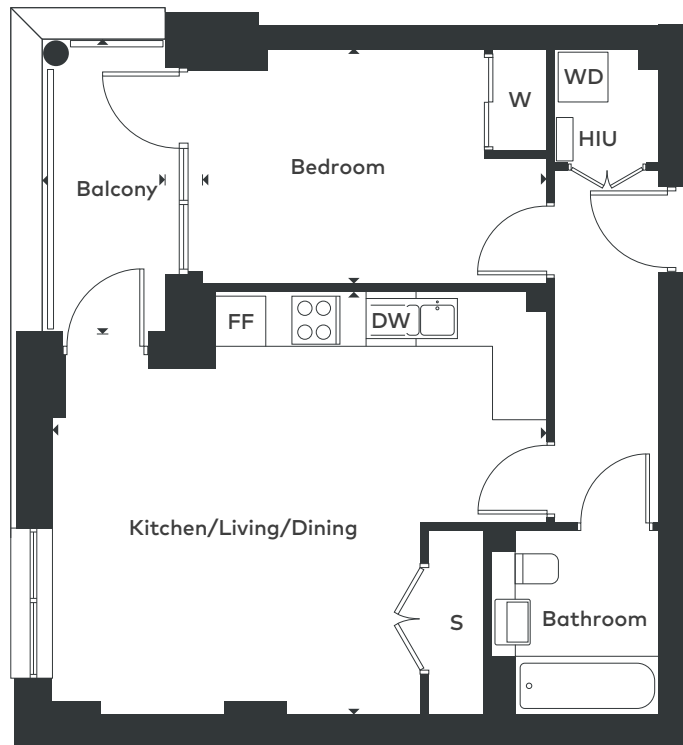

APARTMENTS 606, 706, 806, 906

1 bedroom apartment

WD Washer/Dryer DW Dishwasher FF Fridge Freezer HIU Heat Interface Unit S Store W Wardrobe

PLOT LOCATOR

PLOT

LEVEL

DIMENSIONS

606
706
806
906

6
7
8
9

Kitchen/Living/Dining	5.92m x 5.07m	19'5" x 16'8"
Bedroom	4.15m x 2.80m	13'8" x 9'2"
Gross Internal Area	51m²	549 sq ft
Balcony	1.69m x 3.55m	5'7" x 11'8"